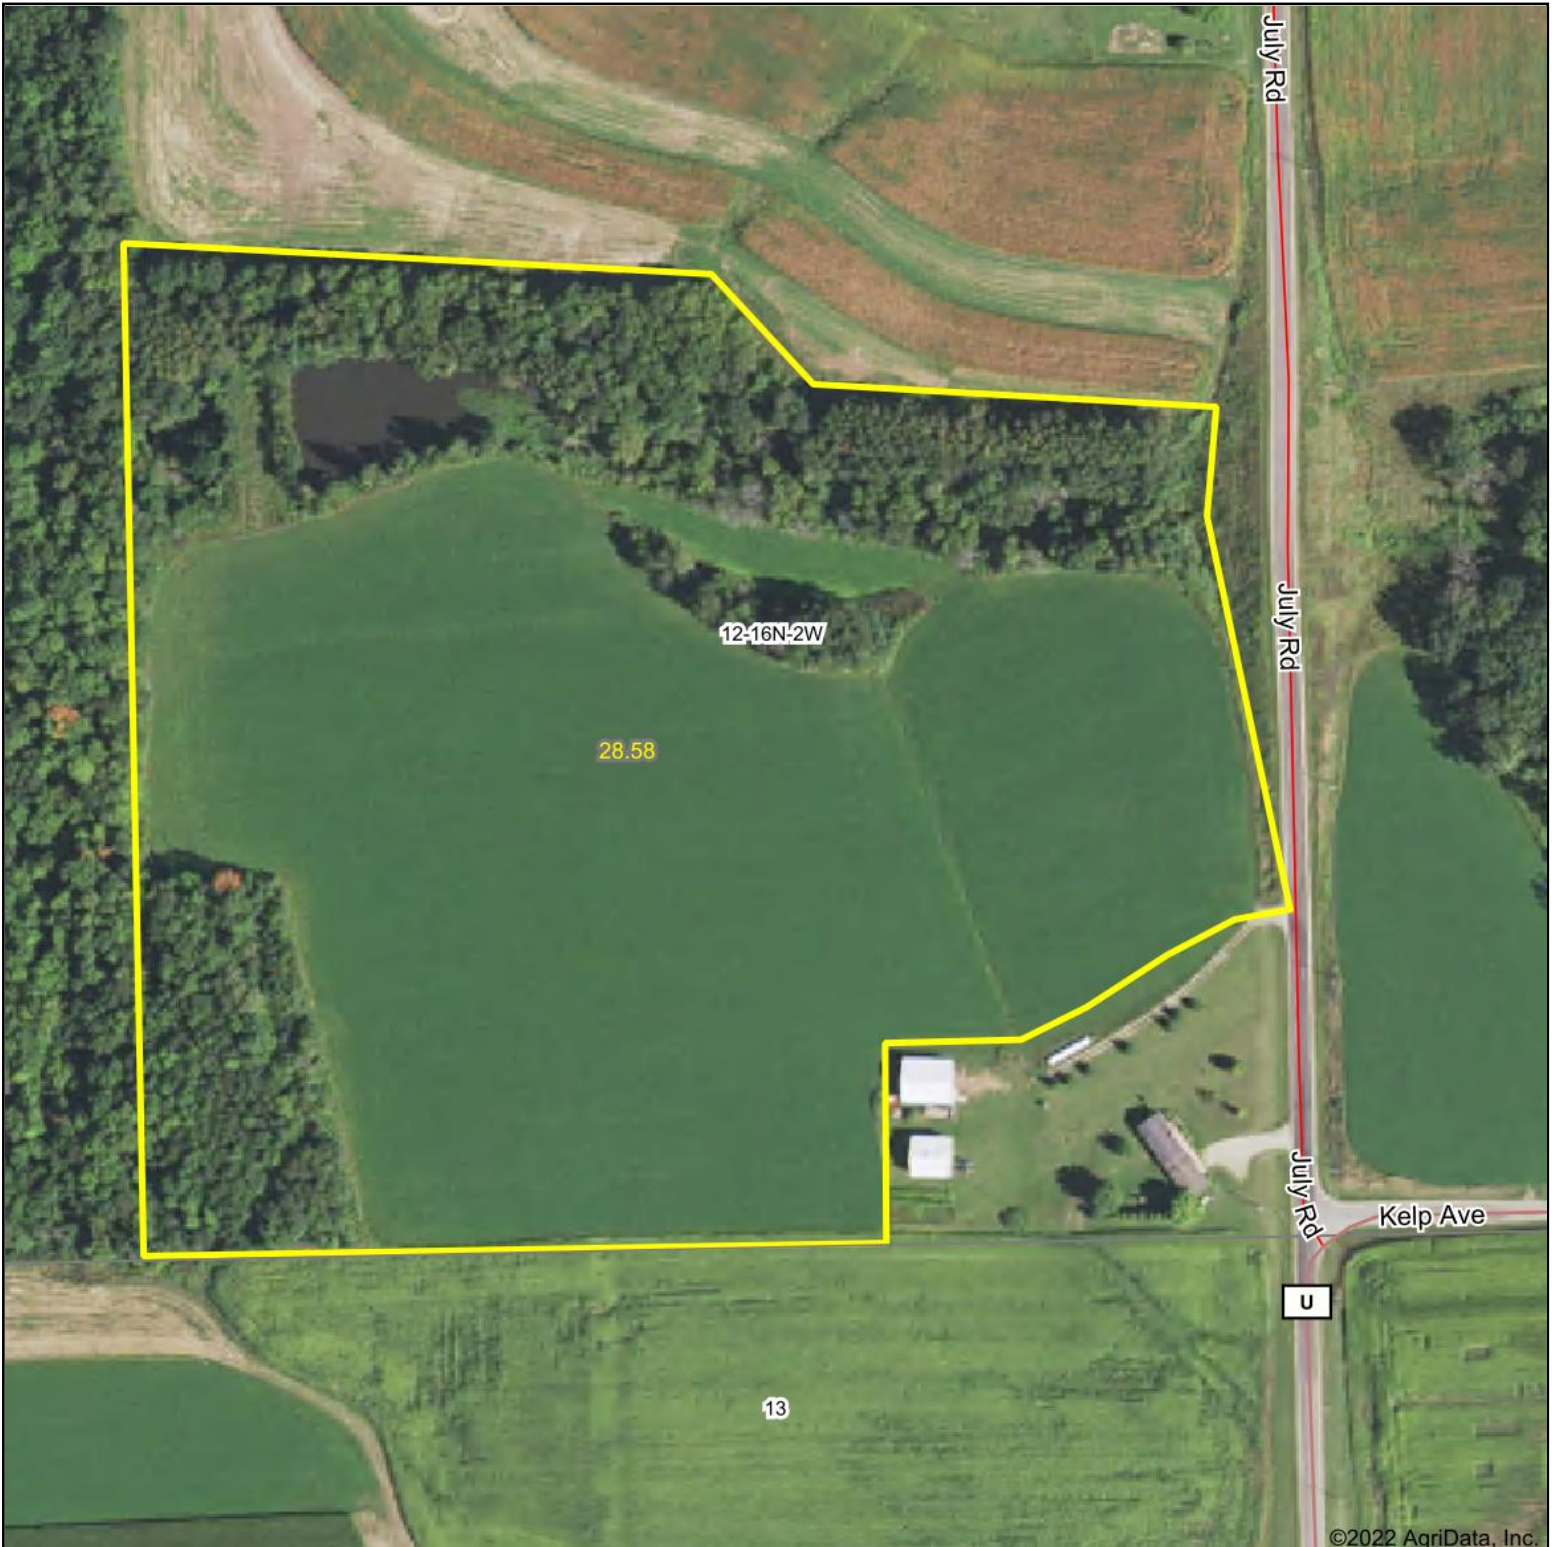

Aerial Map

©2022 AgriData, Inc.

Map Center: 43° 52' 19.7, -90° 33' 50.59

12-16N-2W
Monroe County
Wisconsin

1/10/2022

Maps Provided By:

© AgriData, Inc. 2021

www.AgriDataInc.com